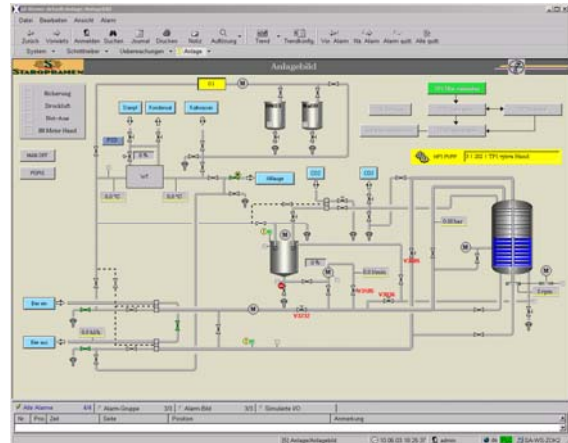

The control system for the beer filtration (more than 1Mio. hl per year) could not suffice anymore the nowadays requirements for a full check of production, flexibility at plant extensions and availability of spare parts, and therefore was replaced by a system which corresponds to present time technique.

Schmid Automation was ordered to renew the existing control system and visualisation completely to a modern Control system and to realize the project (all necessary adaptation / alteration of software and control box) on site within 2 days.

Our services

- Preparation of a white paper
- Preparation of a new program for the process within the area of beer filtration
- Projecting of visualisation
- Implementing of a two-fold online language switch German / Czech
- Retrofit of the existing control cabinets. Exchange of input / output modules which are no more available in the market
- Adaption / alteration and re-commissioning within 2 days
- Exchange of visualisation system
- Controlling of process and production, training, optimisation

Plant Configuration

- server in industrial configuration with aX controller for process and visualisation
- Process system Windows 2000
- Connection of I/O via PROFIBUS-DP
- Remote access service
- language switch German / Czech