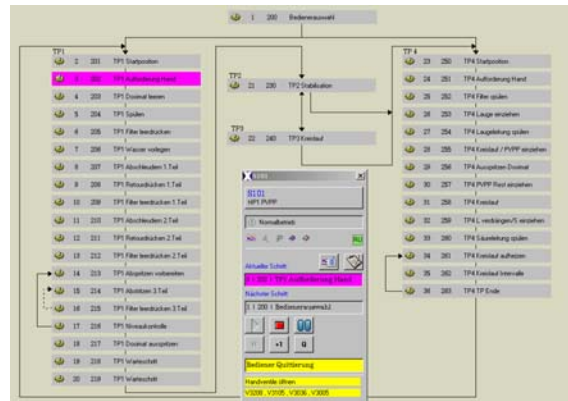

Graphical Recipe Management